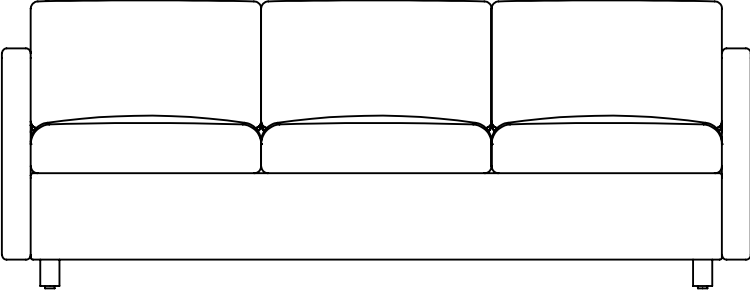

**AGENT (SOFA)**

PLAN VIEW

FRONT VIEW

SIDE VIEW

**DIMENSIONS:**

- WIDTH - 78"
- DEPTH - 34"
- HEIGHT - 30"
- SEAT DEPTH - 22.5"
- SEAT HEIGHT - 18"
- ARM HEIGHT - 25"