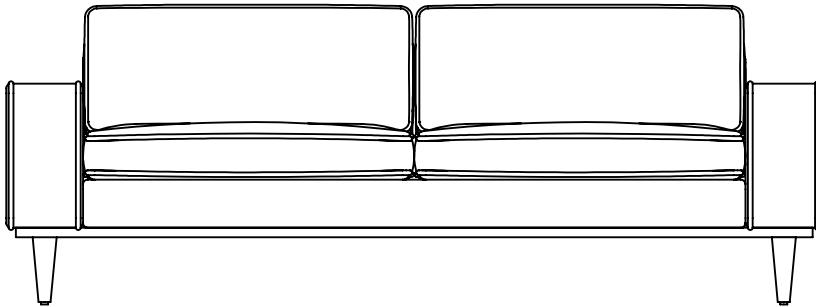

AXIS (SOFA)

PLAN VIEW

FRONT VIEW

SIDE VIEW

DIMENSIONS:

WIDTH - 85"
DEPTH - 36"
HEIGHT - 31"
SEAT DEPTH - 23"
SEAT HEIGHT - 19"
ARM HEIGHT - 23"