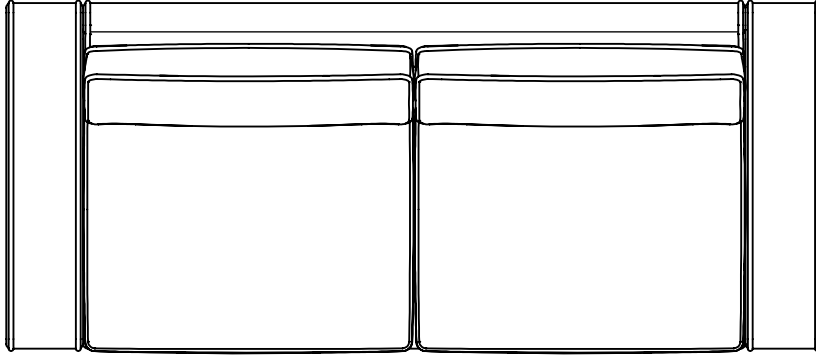

AXIS (SOFA)

PLAN VIEW

FRONT VIEW

SIDE VIEW

DIMENSIONS:

WIDTH - 85"
DEPTH - 36"
HEIGHT - 31"
SEAT DEPTH - 23"
SEAT HEIGHT - 19"
ARM HEIGHT - 23"