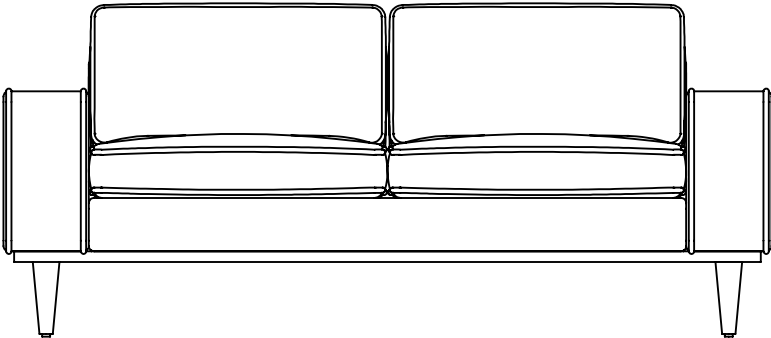

**AXIS (LOVESEAT)**

PLAN VIEW

FRONT VIEW

SIDE VIEW

**DIMENSIONS:**

- WIDTH - 72"
- DEPTH - 36"
- HEIGHT - 31"
- SEAT DEPTH - 23"
- SEAT HEIGHT - 19"
- ARM HEIGHT - 23"