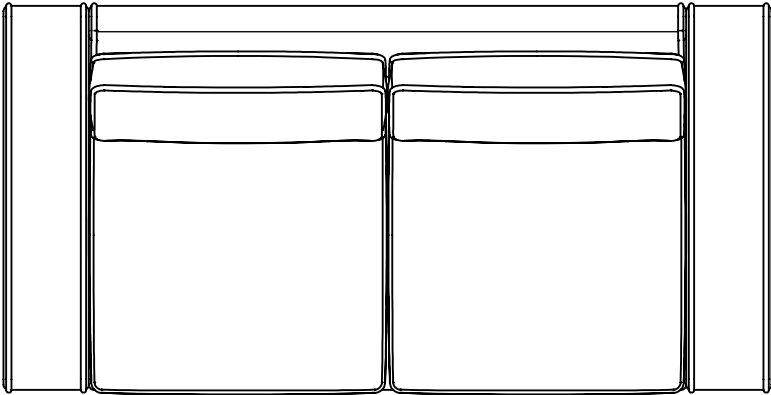

**AXIS (LOVESEAT)**

PLAN VIEW

FRONT VIEW

SIDE VIEW

**DIMENSIONS:**

- WIDTH - 72"
- DEPTH - 36"
- HEIGHT - 31"
- SEAT DEPTH - 23"
- SEAT HEIGHT - 19"
- ARM HEIGHT - 23"