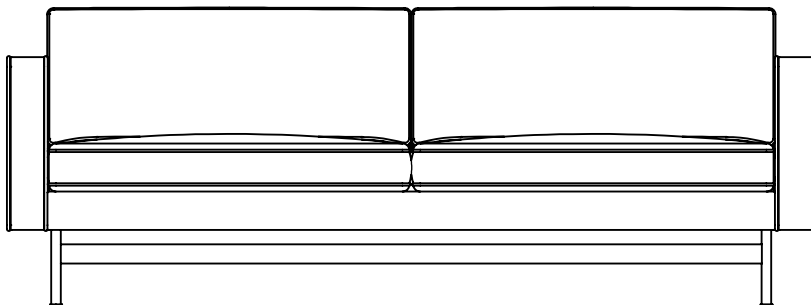

## DWELL (SOFA)

PLAN VIEW

FRONT VIEW

SIDE VIEW

### DIMENSIONS:

WIDTH - 84"  
DEPTH - 36"  
HEIGHT - 31"  
SEAT DEPTH - 22"  
SEAT HEIGHT - 18"  
ARM HEIGHT - 26"