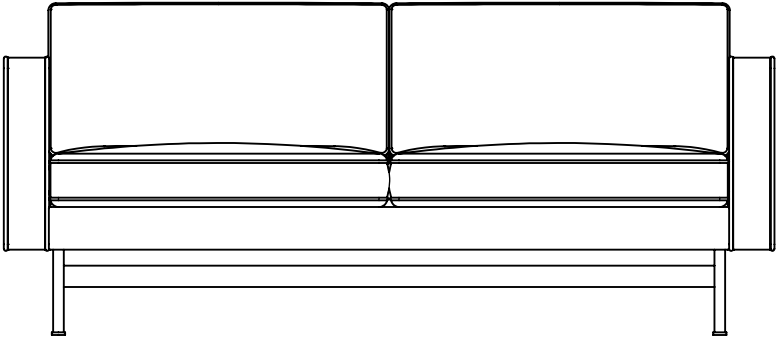

**DWELL (LOVESEAT)**

PLAN VIEW

FRONT VIEW

SIDE VIEW

**DIMENSIONS:**

- WIDTH - 72"
- DEPTH - 36"
- HEIGHT - 31"
- SEAT DEPTH - 22"
- SEAT HEIGHT - 18"
- ARM HEIGHT - 26"