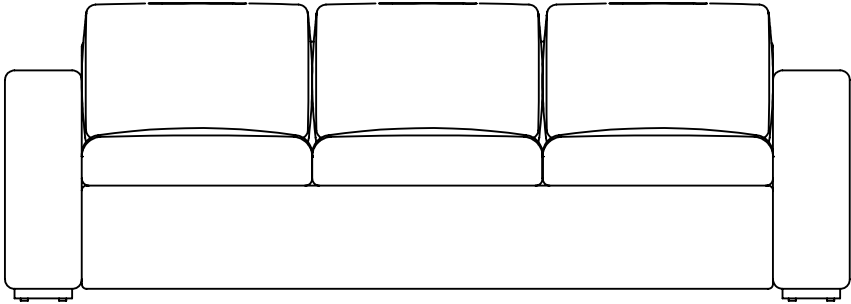

EDISON (SOFA)

PLAN VIEW

FRONT VIEW

SIDE VIEW

DIMENSIONS:

- WIDTH - 88"
- DEPTH - 36"
- HEIGHT - 31"
- SEAT DEPTH - 21.5"
- SEAT HEIGHT - 18"
- ARM HEIGHT - 24"