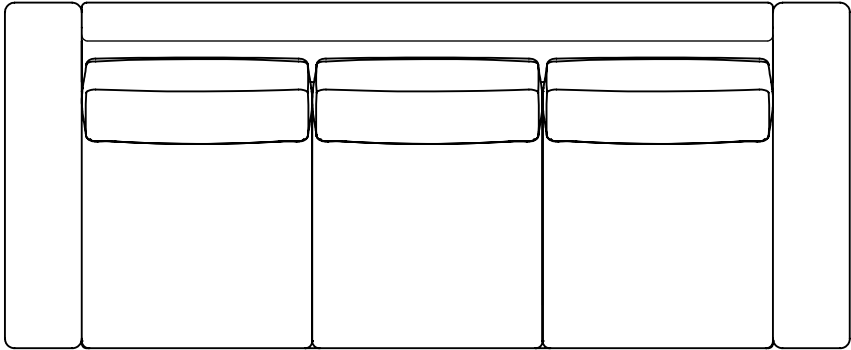

EDISON (SOFA)

PLAN VIEW

FRONT VIEW

SIDE VIEW

DIMENSIONS:

- WIDTH - 88"
- DEPTH - 36"
- HEIGHT - 31"
- SEAT DEPTH - 21.5"
- SEAT HEIGHT - 18"
- ARM HEIGHT - 24"