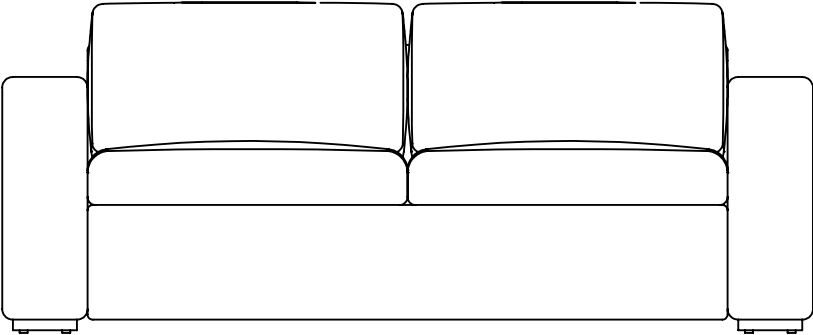

EDISON (LOVESEAT)

PLAN VIEW

FRONT VIEW

SIDE VIEW

DIMENSIONS:

- WIDTH - 76"
- DEPTH - 36"
- HEIGHT - 31"
- SEAT DEPTH - 21.5"
- SEAT HEIGHT - 18"
- ARM HEIGHT - 24"