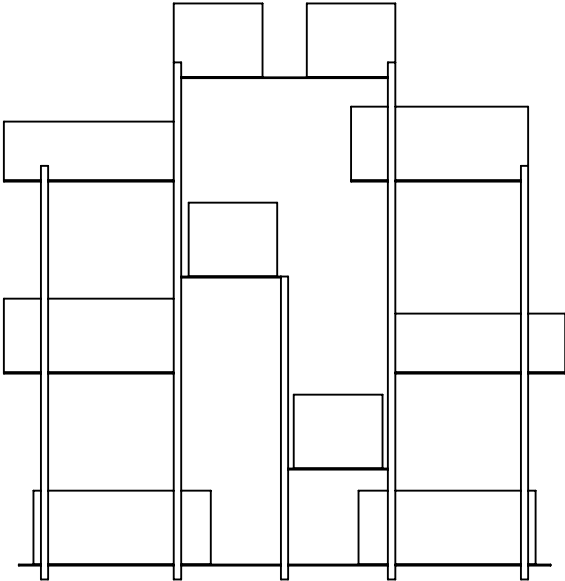

ELEVATE (CASE GOODS)

PLAN VIEW

FRONT VIEW

SIDE VIEW

DIMENSIONS:

WIDTH - 76"
DEPTH - 12"
HEIGHT - 78"