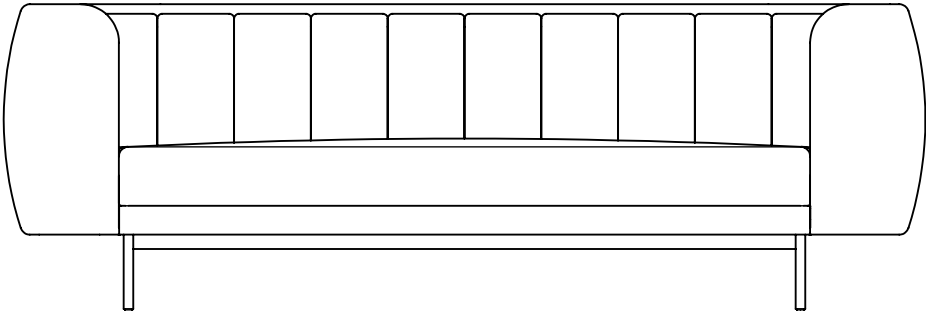

HEDY (SOFA)

PLAN VIEW

FRONT VIEW

SIDE VIEW

DIMENSIONS:

- WIDTH - 96"
- DEPTH - 32"
- HEIGHT - 32"
- SEAT DEPTH - 21"
- SEAT HEIGHT - 18"