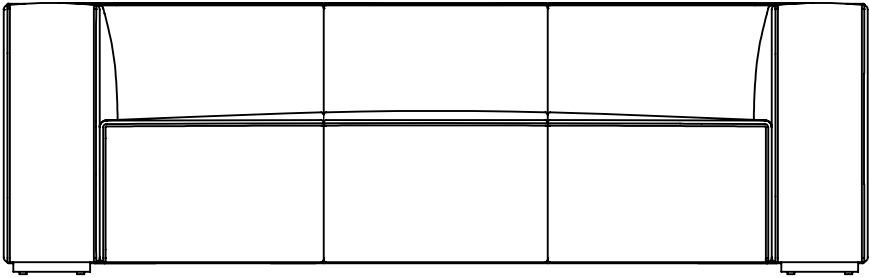

LEO (SOFA)

PLAN VIEW

FRONT VIEW

SIDE VIEW

DIMENSIONS:

- WIDTH - 90"
- DEPTH - 38"
- HEIGHT - 28"
- SEAT DEPTH - 24"
- SEAT HEIGHT - 17"