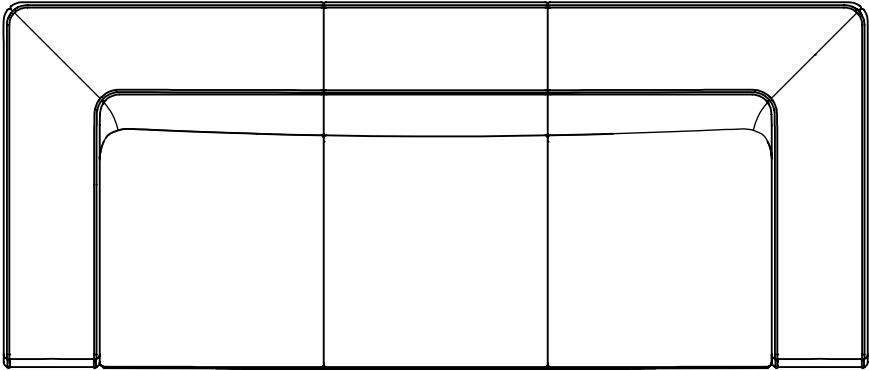

LEO (SOFA)

PLAN VIEW

FRONT VIEW

SIDE VIEW

DIMENSIONS:

- WIDTH - 90"
- DEPTH - 38"
- HEIGHT - 28"
- SEAT DEPTH - 24"
- SEAT HEIGHT - 17"