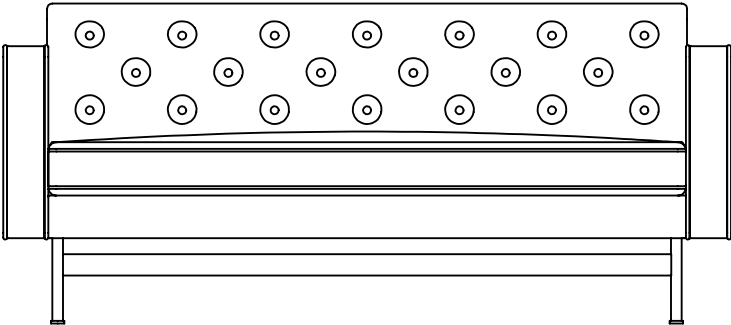

**ROYALE (LOVESEAT)**

PLAN VIEW

FRONT VIEW

SIDE VIEW

**DIMENSIONS:**

- WIDTH - 68"
- DEPTH - 34"
- HEIGHT - 31"
- SEAT DEPTH - 22"
- SEAT HEIGHT - 18"
- ARM HEIGHT - 26"