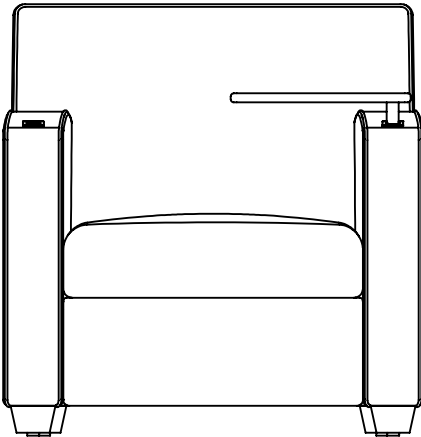

SIT (LOUNGE + TABLET)

PLAN VIEW

FRONT VIEW

SIDE VIEW

DIMENSIONS:

- WIDTH - 35"
- DEPTH - 34"
- HEIGHT - 36"
- SEAT DEPTH - 22"
- SEAT HEIGHT - 18"
- ARM HEIGHT - 27"