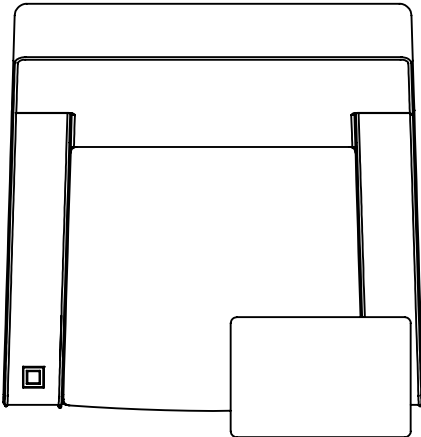

SIT (LOUNGE + TABLET)

PLAN VIEW

FRONT VIEW

SIDE VIEW

DIMENSIONS:

- WIDTH - 35"
- DEPTH - 34"
- HEIGHT - 36"
- SEAT DEPTH - 22"
- SEAT HEIGHT - 18"
- ARM HEIGHT - 27"