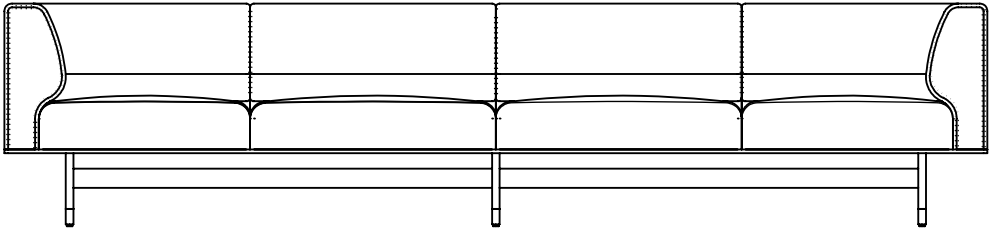

**SKYLINER (SOFA)**

PLAN VIEW

FRONT VIEW

SIDE VIEW

**DIMENSIONS:**

- WIDTH - 128"
- DEPTH - 32"
- HEIGHT - 29"
- SEAT DEPTH - 24"
- SEAT HEIGHT - 17"